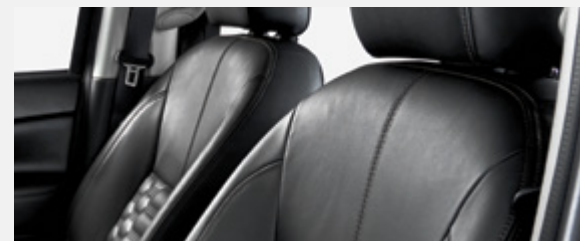

BLACK LEATHER SEATS (LE Plus Model)