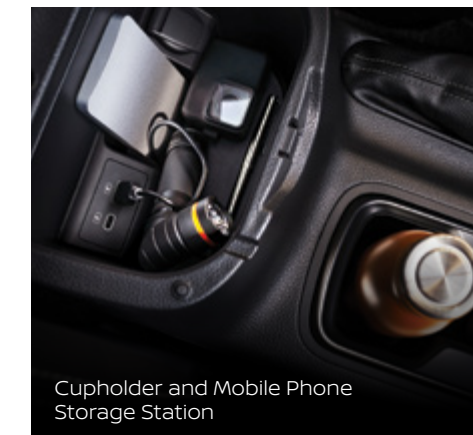

Effortless Access to Controls

Automatically
Dimming Rear View Mirror*

Cupholder and Mobile Phone
Storage Station

Power Sources In Abundance

Large Door Pockets Access

*AVAILABLE ON SELECTED MODELS.

THE PERFECT BALANCE