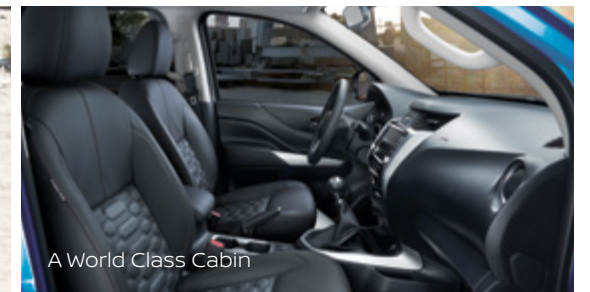

A World Class Cabin

LOAD BOX FLOOR WIDTH

1 560mm

TAIL GATE OPENING

1 358mm