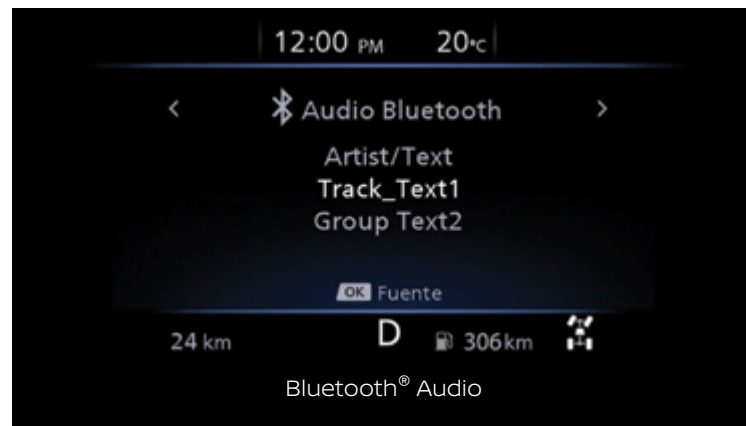

HILL DESCENT CONTROL (HDC)*

Hill Descent Control makes going down steep gradients manageable by automatically adjusting your speed and brake pressure to help keep you safely in control, at a constant speed.

KNOWLEDGE IS POWER

ADVANCED DRIVER-ASSIST DISPLAY*

It's easy to be in control of the situation with Navara's Advanced Drive-Assist Display. Helping to keep your eyes on the road with less distraction means you're focused and relaxed, whether you're off the beaten track or negotiating city traffic. Navara's ultra-clear 7-inch Advanced Drive-Assist Display puts key information right where you'll want it. With a quick glance down, you have info on everything from music to key driver aid alerts.