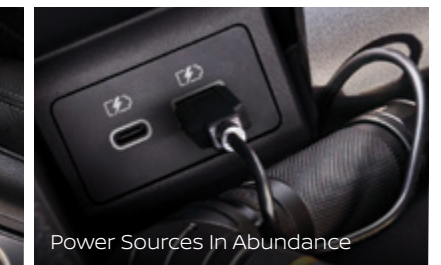

Automatically
Dimming Rear View Mirror*